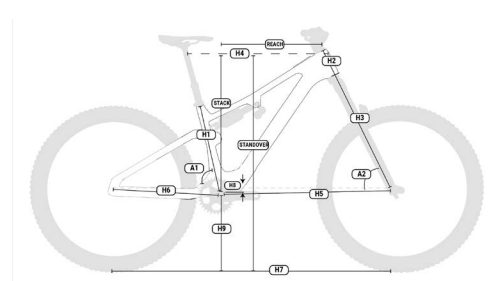

iLYNX+DL TRAIL

	h1	h2	h3	h4	h5	h6	h7	h8	a1	a2	reach	stack
SM	400	100	572	578	764	447	1210	30	78	65	440	620
MD	420	115	572	611	801	447	1246	30	78	65	470	634
LA	440	130	572	639	832	447	1278	30	78	65	495	648
XL	480	140	572	666	861	447	1307	30	78	65	520	657

iLYNX+ DL TRAIL 8.7

ED877

6.999,9 €

FRAME	BCL- Ballistic Carbon Layup, 140 mm Full Suspension Carbon 29", internal cable routing	FRONT BRAKE	Shimano XT 4 Piston, 203mm	SYSTEM	NR System
REAR SHOCK	FOX FLOAT X Performance	REAR BRAKE	Shimano XT 4 Piston, 203mm	BATTERY	800Wh
SUSPENSION SYSTEM	Split pivot	WHEELSET	DT Swiss H1900 TR	MOTOR	Avinox M2S
FORK	FOX 36 FLOAT Performance 150mm 15QR	TIRES	Maxxis Minion TPI120 Terra EXO TR 29"X2,5/2,4	SPEED	25 Km/h
STEM	Satori URSA 35	HUBS	DT Swiss	RANGE	Up to 157 Km
HEADSET	Acros AIX-327 ICR BL.	SPOKES	Stainless Steel	DISPLAY	Avinox DP100 +Wireles Rem
SHIFT LEVERS	Shimano Deore DI2	SADDLE	Prologo Proxim W350 Stn	CHAINSTAY PROTECTOR	Double Integrated
REAR DERAILLEUR	Shimano XT DI2 12sp	SEAT CLAMP	Alloy		
CRANK SET	E-Thirteen 34T -160mm	SEATPOST	X-Fusion Manic TA 31,6		
CASSETTE	Shimano CSM6100 12sp (10-51T)	HANDLEBAR	Race Face Aeffect Riser 35, 780mm		
CHAIN	Shimano CNM6100	GRIPS	Ergon GE10 EVO		