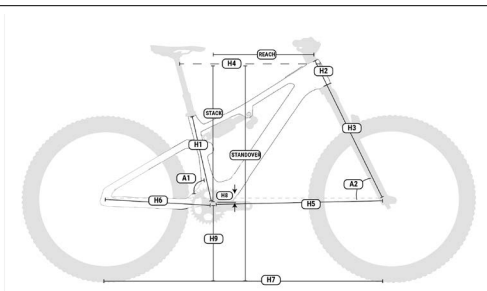

iLYNX+ DL TRAIL 8.8

ED887

7.999,9 €

S/M/L/XL

TRAIL

FRAME	BCL- Ballistic Carbon Layup, 140 mm Full Suspension Carbon 29", internal cable routing	FRONT BRAKE	Shimano XT 4 Piston, 203mm	SYSTEM	NR System
REAR SHOCK	FOX FLOAT X Performance	REAR BRAKE	Shimano XT 4 Piston, 203mm	BATTERY	800Wh
SUSPENSION SYSTEM	Split Pivot	WHEELSET	DT Swiss H1900 TR	MOTOR	Avinox M2S
FORK	FOX 36 FLOAT Factory 150mm 15QR	TIRES	Maxxis Minion TPI120 Terra EXO TR 29"X2,5/2,4	SPEED	25 Km/h
STEM	Satori URSA 35	HUBS	DT Swiss	RANGE	Up to 157 Km
HEADSET	Acros AIX-327 ICR BL.	SPOKES	Stainless Steel	DISPLAY	Avinox DP100 +Wireles Rem
SHIFT LEVERS	Shimano XT DI2	SADDLE	Prologo Proxim Nembo	CHAINSTAY PROTECTOR	Double Integrated
REAR DERAILLEUR	Shimano XT DI2 12sp	SEAT CLAMP	Alloy		
CRANK SET	E-Thirteen 34T -160mm	SEATPOST	X-Fusion Manic TA 31,6		
CASSETTE	Shimano CSM8200 12sp (10-51T)	HANDLEBAR	Race Face Aeffect Riser 35, 780mm		
CHAIN	Shimano CNM8100	GRIPS	Ergon GE10 EVO		

iLYNX+DL TRAIL

	h1	h2	h3	h4	h5	h6	h7	h8	a1	a2	reach	stack
SM	400	100	572	578	764	447	1210	30	78	65	440	620
MD	420	115	572	611	801	447	1246	30	78	65	470	634
LA	440	130	572	639	832	447	1278	30	78	65	495	648
XL	480	140	572	666	861	447	1307	30	78	65	520	657