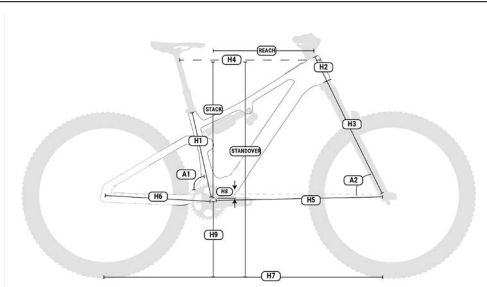

iLYNX+DL TRAIL

	h1	h2	h3	h4	h5	h6	h7	h8	a1	a2	reach	stack
SM	400	100	572	578	764	447	1210	30	78	65	440	620
MD	420	115	572	611	801	447	1246	30	78	65	470	634
LA	440	130	572	639	832	447	1278	30	78	65	495	648
XL	480	140	572	666	861	447	1307	30	78	65	520	657

iLYNX+ DL TRAIL 8.6

ED867  5.499,9 €

   
S/M/L/XL

TRAIL

FRAME	BCL- Ballistic Carbon Layup, 140 mm Full Suspension Carbon 29", internal cable routing- alloy rear triangle	FRONT BRAKE	Shimano MT520 4 Piston, 203mm	SYSTEM	NR System
REAR SHOCK	FOX FLOAT Rhythm	REAR BRAKE	Shimano MT520 4 Piston, 203mm	BATTERY	800Wh
SUSPENSION SYSTEM	Split pivot	WHEELSET	Race Face Ar 30 TR	MOTOR	Avinox M2S
FORK	FOX 36 AWL 150mm 15QR	TIRES	Maxxis Minion TP1120 Terra EXO TR 29"X2,5/2,4	SPEED	25 Km/h
STEM	Satori URSA 35	HUBS	BH	RANGE	Up to 157 Km
HEADSET	Acros AIX-327 ICR BL.	SPOKES	Stainless Steel	DISPLAY	Avinox DP100 +Wireles Rem
SHIFT LEVERS	Shimano Deore	SADDLE	Prologo Proxim W350 Stn	CHAINSTAY PROTECTOR	Double Integrated
REAR DERAILLEUR	Shimano XT 12sp	SEAT CLAMP	Alloy		
CRANK SET	E-Thirteen 34T -160mm	SEATPOST	X-Fusion Manic TA 31,6		
CASSETTE	Shimano CSM6100 12sp (10-51T)	HANDLEBAR	Race Face Aeffect Riser 35, 780mm		
CHAIN	Shimano CNM6100	GRIPS	Ergon GE10 EVO		